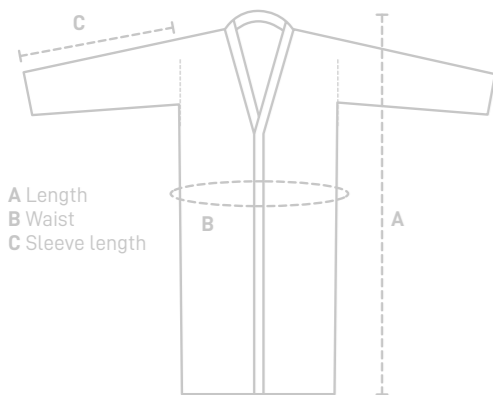

EINAR

Inside: 60% bamboo 40% cotton
Outside: 100% polyester fleece

330 gr/m2

Bathrobe	Small	EINBGS
Bathrobe	Medium	EINBGM
Bathrobe	Large	EINBGL
Bathrobe	Extra large	EINBGX

A LENGTH small 114cm / medium 116cm / large 118cm / extra large 120cm

B WAIST small 120cm / medium 126cm / large 132cm / extra large 138cm

C SLEEVE LENGTH small 62cm / medium 64cm / large 66cm / extra large 68cm

A Length
B Waist
C Sleeve length

VIGGO

100% GOTS cotton
Waffle piqué

280 gr/m²

Bathrobe	Small	VIGBGS
Bathrobe	Medium	VIGBGM
Bathrobe	Large	VIGBGL
Bathrobe	Extra large	VIGBGX

A LENGTH small 112cm / medium 114cm / large 116cm / extra large 118cm

B WAIST small 120cm / medium 126cm / large 132cm / extra large 138cm

C SLEEVE LENGTH small 62cm / medium 66cm / large 67cm / extra large 68cm

Organic
Certified by
Control Union
CU 1005907

ORGANIC COTTON