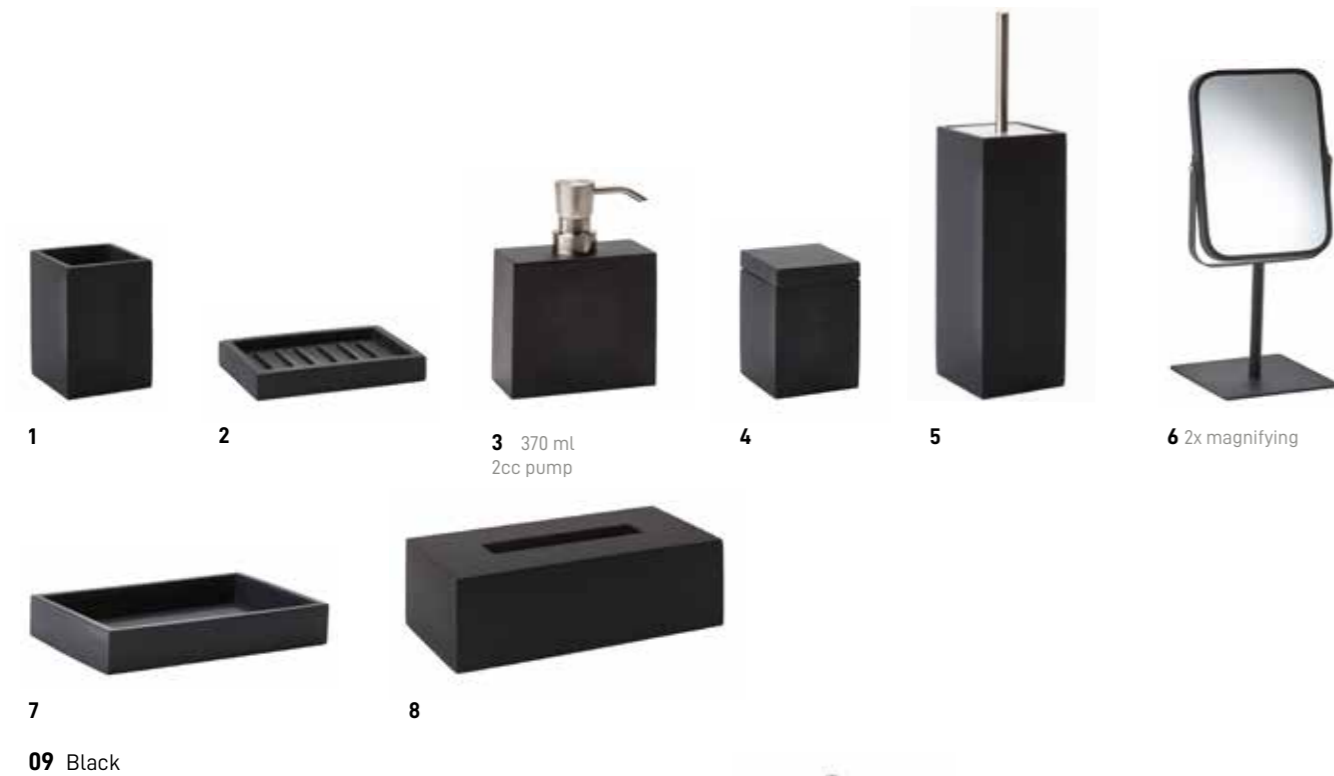

43 White

MOON

Polymarble
Zinc alloy
Stainless steel #304
Mirror: powder coated metal

• New color: 16 Linen

1. Toothbrush holder
2. Soap dish
3. Soap dispenser
4. Beauty box
5. Toilet brush holder
6. Mirror
7. Tray
8. Tissue holder large