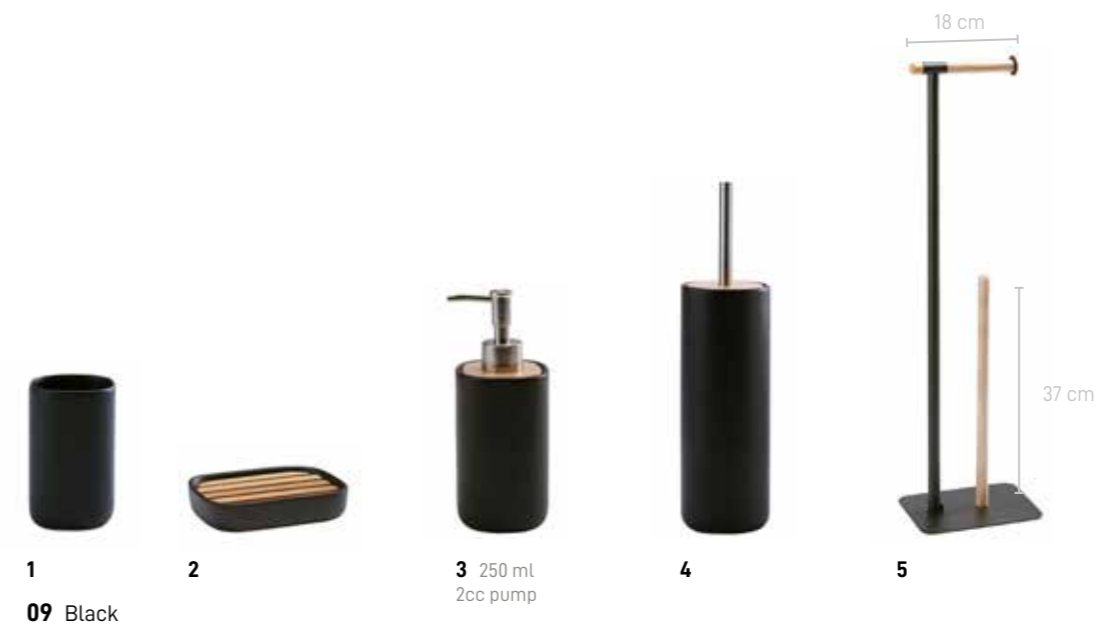

OPACO

Stoneware
With rubber coating
Stainless steel #304
Zinc Alloy

1. Toothbrush holder	ø 7,5x10 cm	OPATUM
2. Soap dish	ø 12x3 cm	OPASDI
3. Soap dispenser	ø 10,5x13,5 cm	OPADIS
4. Toilet brush holder	ø 10,5x39 cm	OPABHR

OSCAR

Earthenware
Beech wood
Stainless steel #304
Zinc alloy

1. Toothbrush holder	7x7x11 cm	OSCTUM
2. Soap dish	13x9x2,5 cm	OSCDI
3. Soap dispenser	7,5x7,5x17,5 cm	OSCDIS
4. Toilet brush holder	10x10x39,5 cm	OSCBHR
5. Spare toilet paper holder	20x15x71,5 cm	OSCRXH

Spare toilet paper holder :
Beech wood
Powder coated metal

1
09 Black