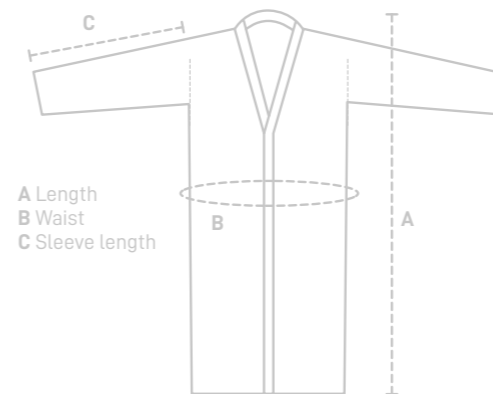

280 gr/m²

Bathrobe	Small	VIGBGS
Bathrobe	Medium	VIGBGM
Bathrobe	Large	VIGBGL
Bathrobe	Extra large	VIGBGX

A LENGTH small 112cm / medium 114cm / large 116cm / extra large 118cm

B WAIST small 120cm / medium 126cm / large 132cm / extra large 138cm

C SLEEVE LENGTH small 62cm / medium 66cm / large 67cm / extra large 68cm

Organic
 Certified by
 Control Union
 CU 1005907

ORGANIC COTTON

A Length
 B Waist
 C Sleeve length

43 White

87 Dusty pink

98 Dark grey