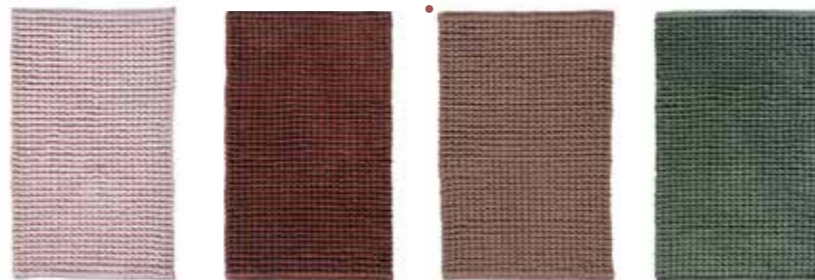

• New color:
136 Nougat
155 Camel

16 Linen 136 Nougat 401 Latte 443 Ochre

87 Dusty pink 284 Umber 155 Camel 116 Willow

125 Moss 223 Pine 96 Graphite

BELA

100% acrylic
Synthetic latex backing
Table tufted

//// pile 35 mm | 2300 gr/m²
/// mat 37 mm | 2600 gr/m²