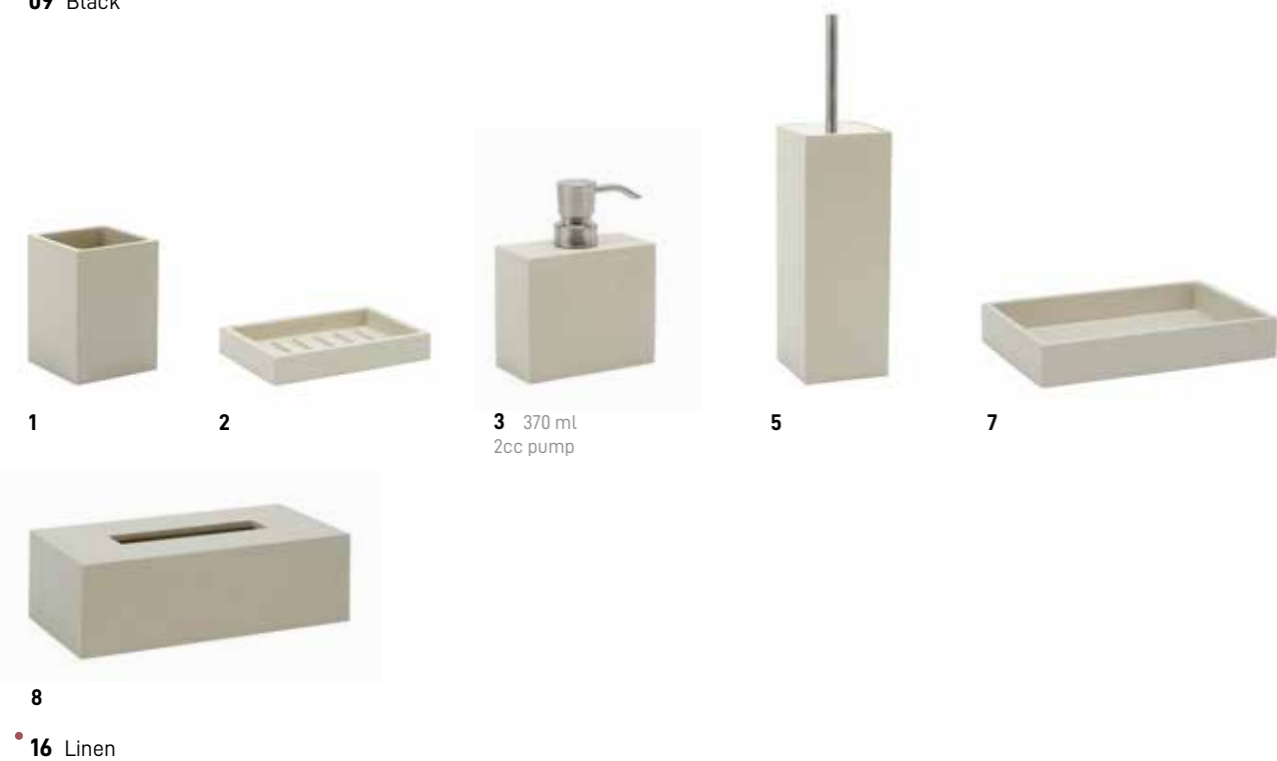

MOON

Polymarble
Zinc alloy
Stainless steel #304
Mirror: powder coated metal

• New color: 16 Linen

1. Toothbrush holder
2. Soap dish
3. Soap dispenser
4. Beauty box
5. Toilet brush holder
6. Mirror
7. Tray
8. Tissue holder large