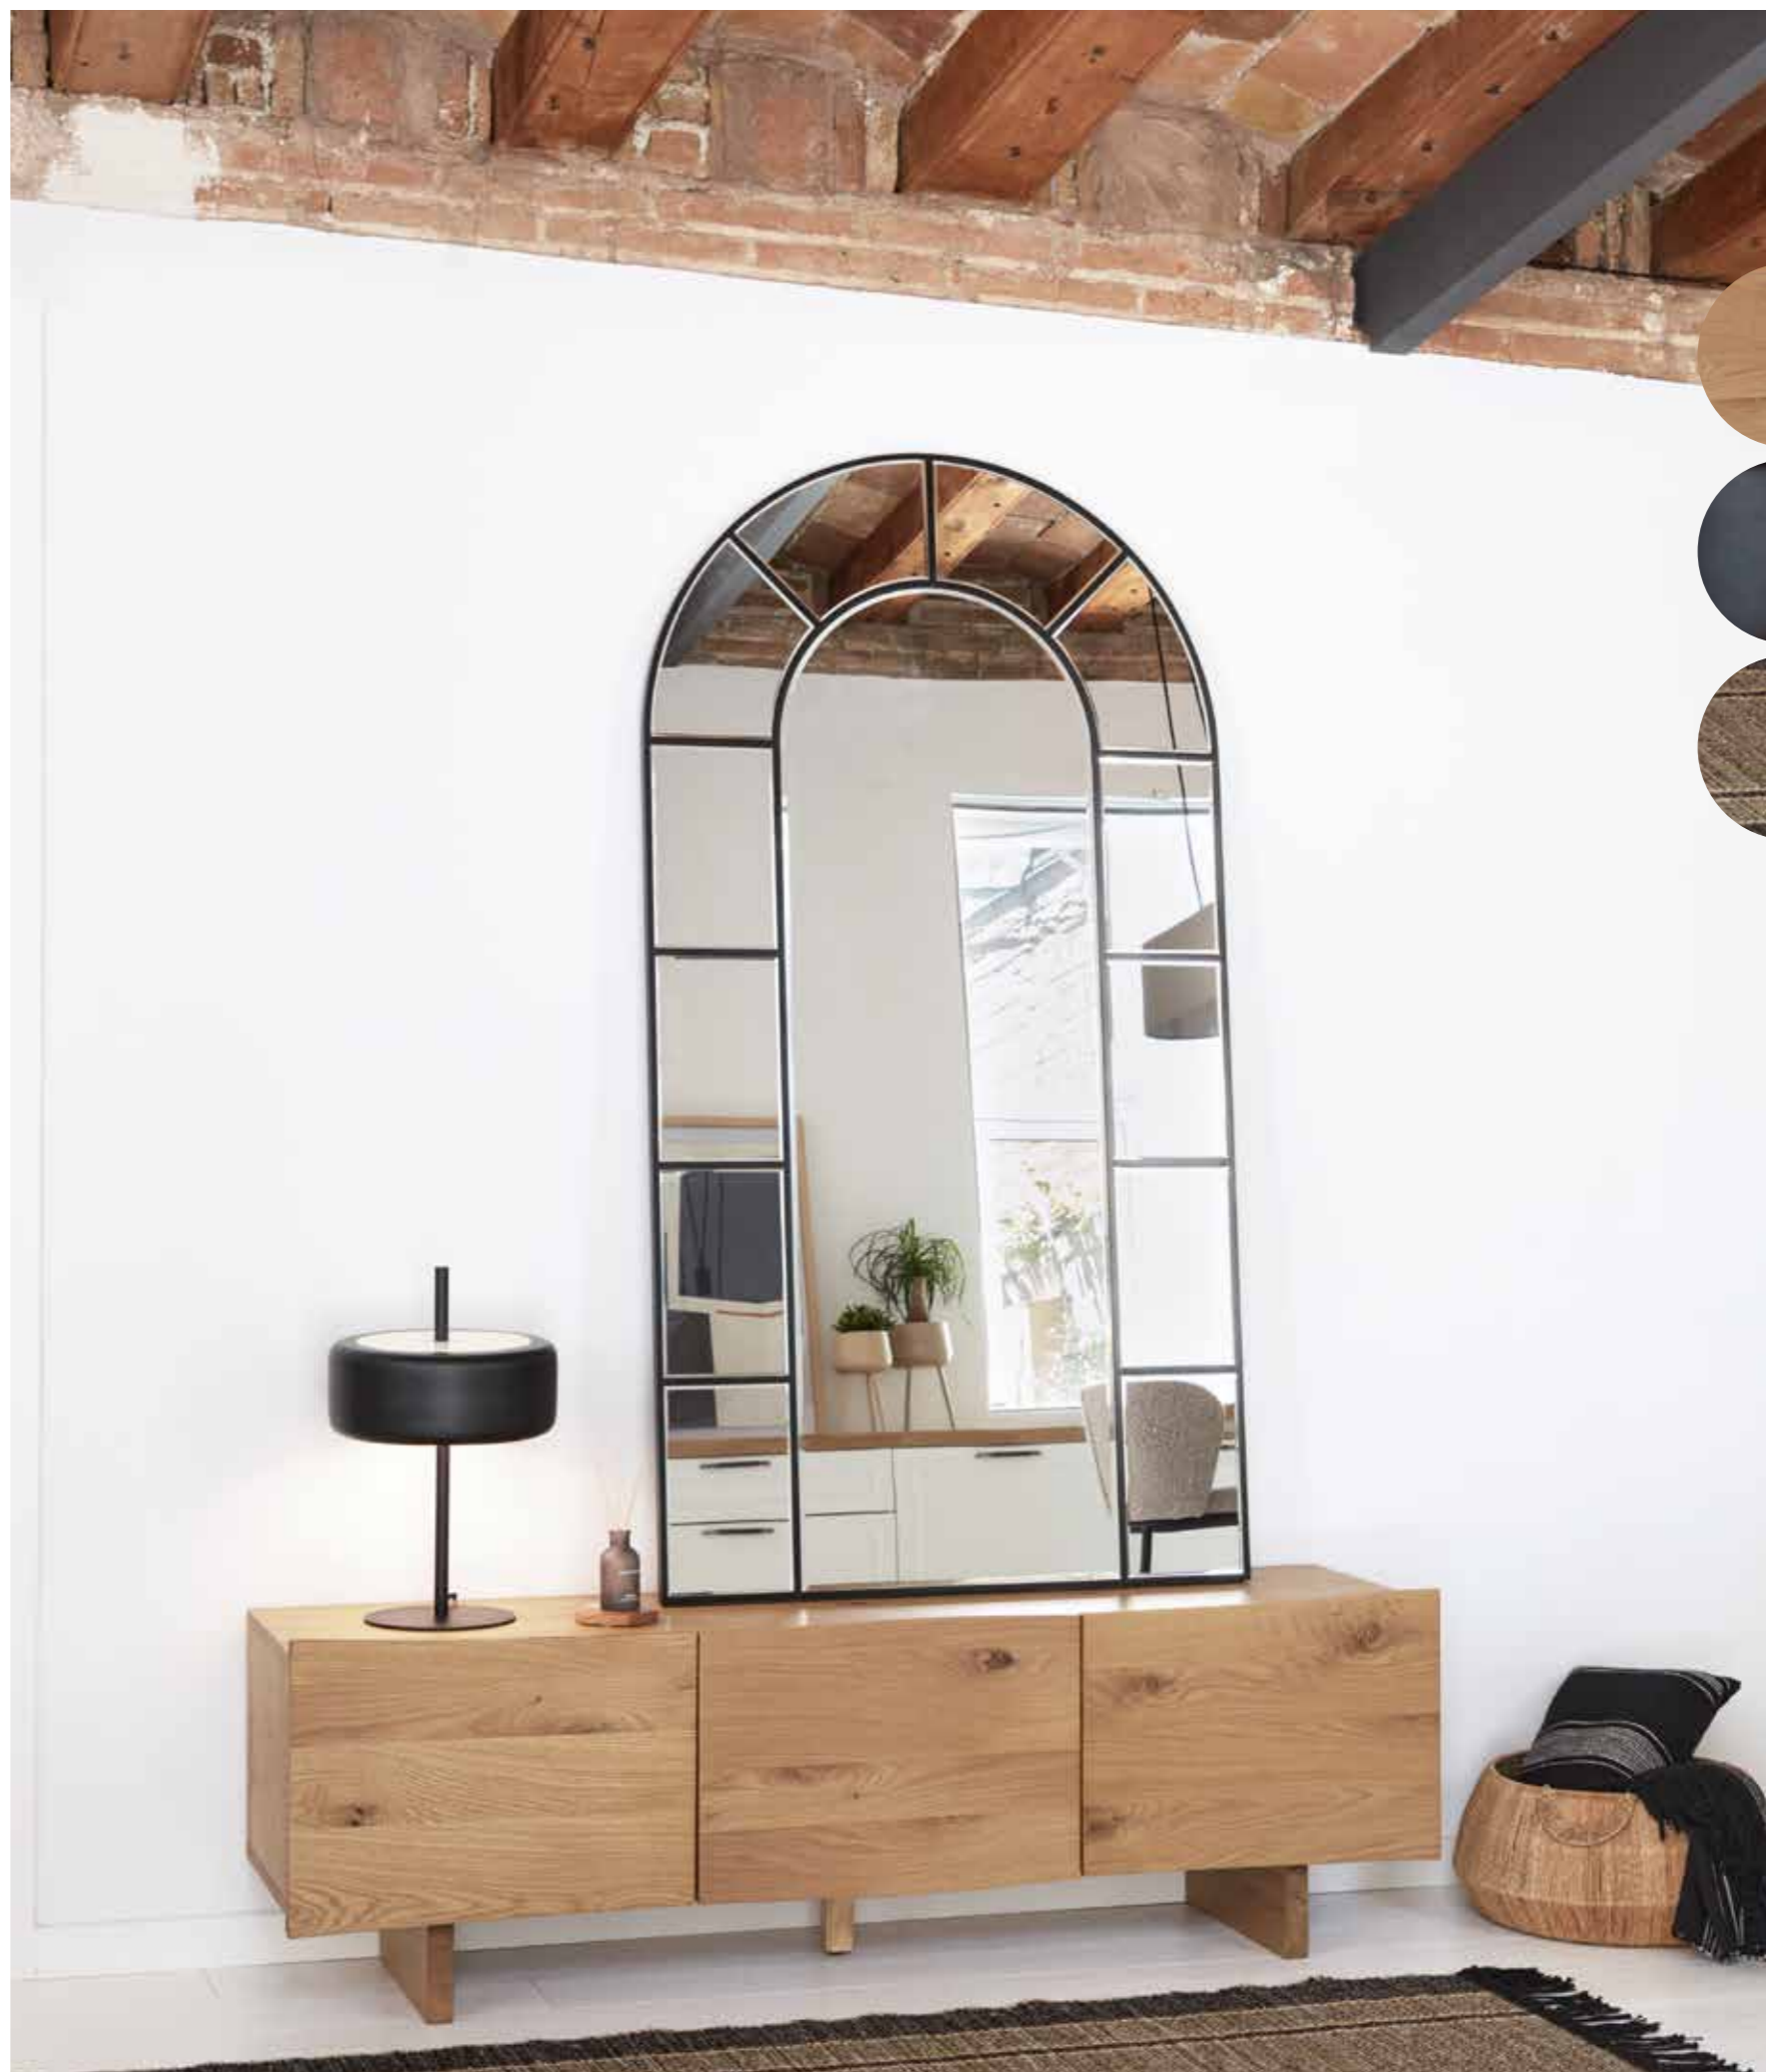

Rasha TV unit 200cm IT0077M46A | Franciscana table lamp LH0213R01